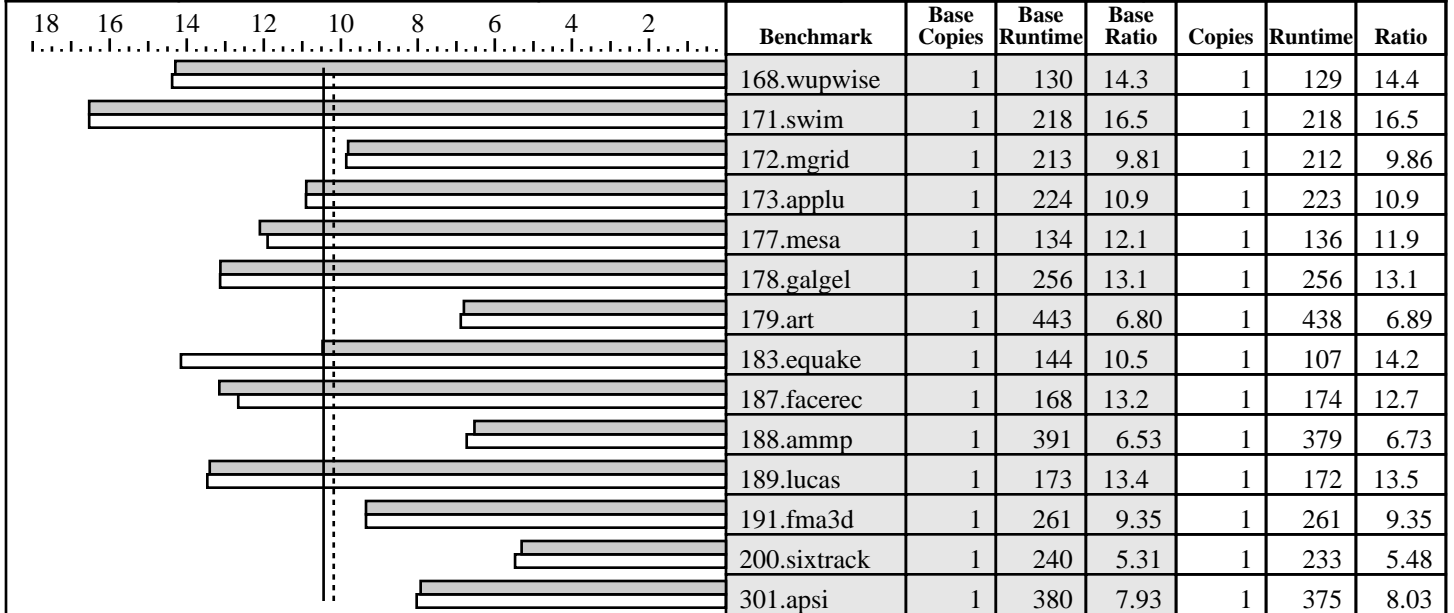

### Hardware

CPU: Intel Pentium 4 (533 MHz system bus)  
 CPU MHz: 2533  
 FPU: Integrated  
 CPU(s) enabled: 1 core, 1 chip, 1 core/chip  
 CPU(s) orderable: 1  
 Parallel: No  
 Primary Cache: 12K(I) micro-ops + 8KB(D) on chip  
 Secondary Cache: 512KB(I+D) on chip  
 L3 Cache: N/A  
 Other Cache: N/A  
 Memory: 2 x 128MB PC800 ECC RDRAM  
 Disk Subsystem: 1 x 10GB Maxtor 7.2K ATA/100  
 Other Hardware: