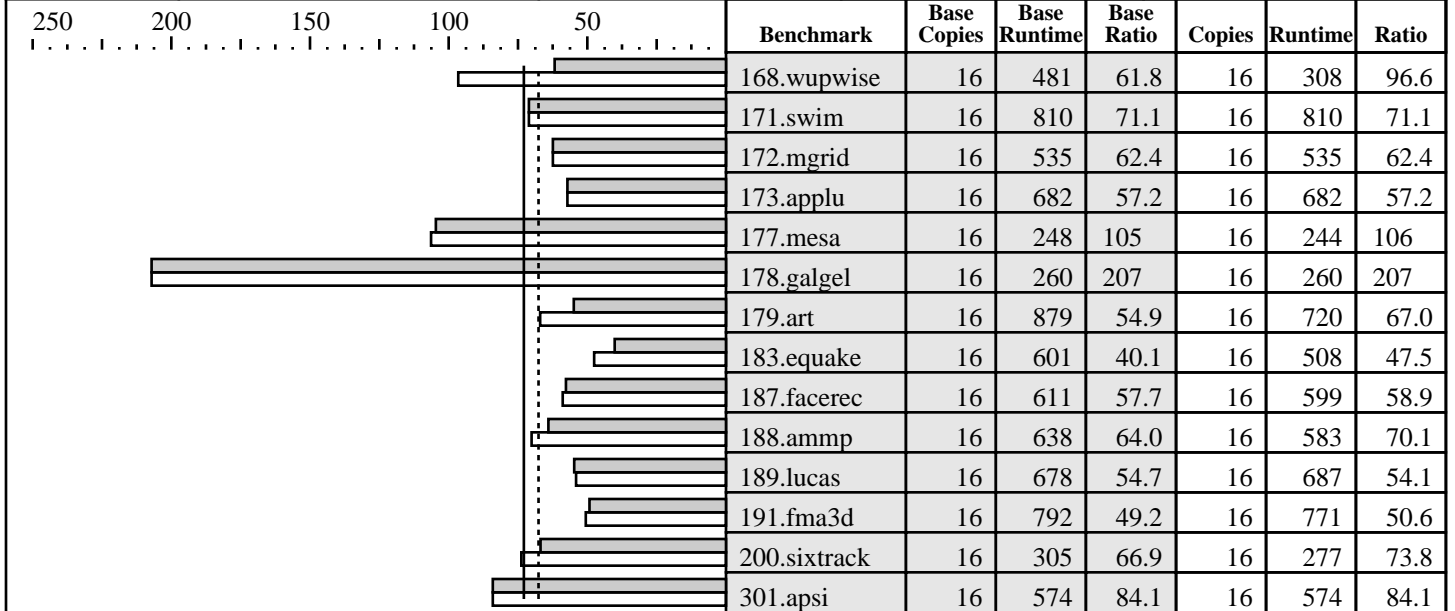

Hardware

CPU: PA-8700
 CPU MHz: 750
 FPU: Integrated
 CPU(s) enabled: 16 cores, 16 chips, 1 core/chip
 CPU(s) orderable: 2-16
 Parallel: No
 Primary Cache: 0.75MBI + 1.5MBD on chip
 Secondary Cache: none
 L3 Cache: none
 Other Cache: none
 Memory: 64GB
 Disk Subsystem: 5x9GB Fiberchannel (striped)
 1x9GB SCSI disk (root), 4x9GB FC disks (swap)
 Other Hardware: 4 cells