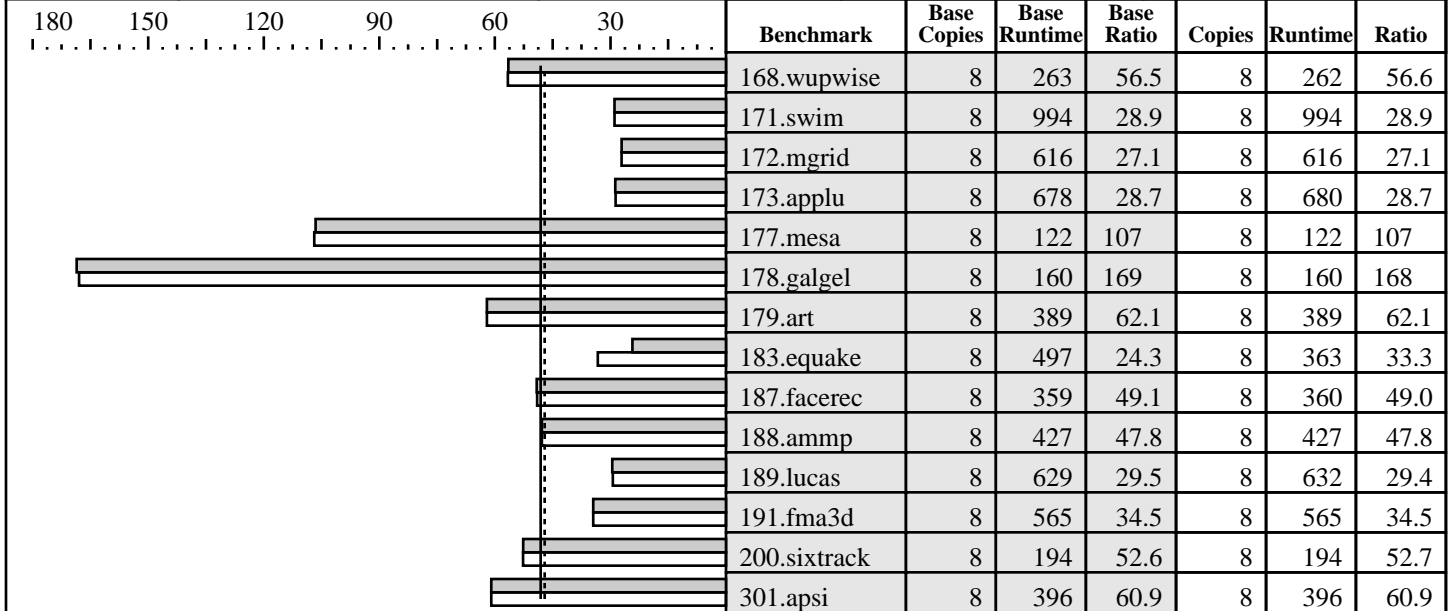

SPEC license #: 3 Tested by: Hewlett-Packard Company Test date: Oct-2005 Hardware Avail: Oct-2005 Software Avail: Sep-2005

Hardware

CPU: Dual-Core Intel(R) Xeon(R) processor (3.0GHz, 2x2MB L2, 667MHz bus)
CPU MHz: 3000
FPU: Integrated
CPU(s) enabled: 8 cores, 4 chips, 2 cores/chip (Hyper-Threading Technology disabled)
CPU(s) orderable: 1,2,4
Parallel: No
Primary Cache: 12K micro-ops I + 16KBD (on chip) per core
Secondary Cache: 2048KB(I+D) (on chip) per core
L3 Cache: N/A
Other Cache: N/A
Memory: 16x1024MB PC2-3200
Disk Subsystem: 1x72.8GB 15K Ultra320 SCSI
Other Hardware: